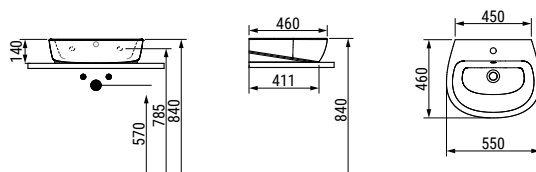

con troppopieno e foro centrale per la rubinetteria; rettificato sulla parte inferiore per essere posizionato su mobile. L'installazione necessita di fissaggio a muro, non fornito, che può variare a seconda del tipo di muratura.

with overflow and central taphole; grinded at the bottom for assembly on furniture. To be installed with compatible fixings according to wall type, not supplied.